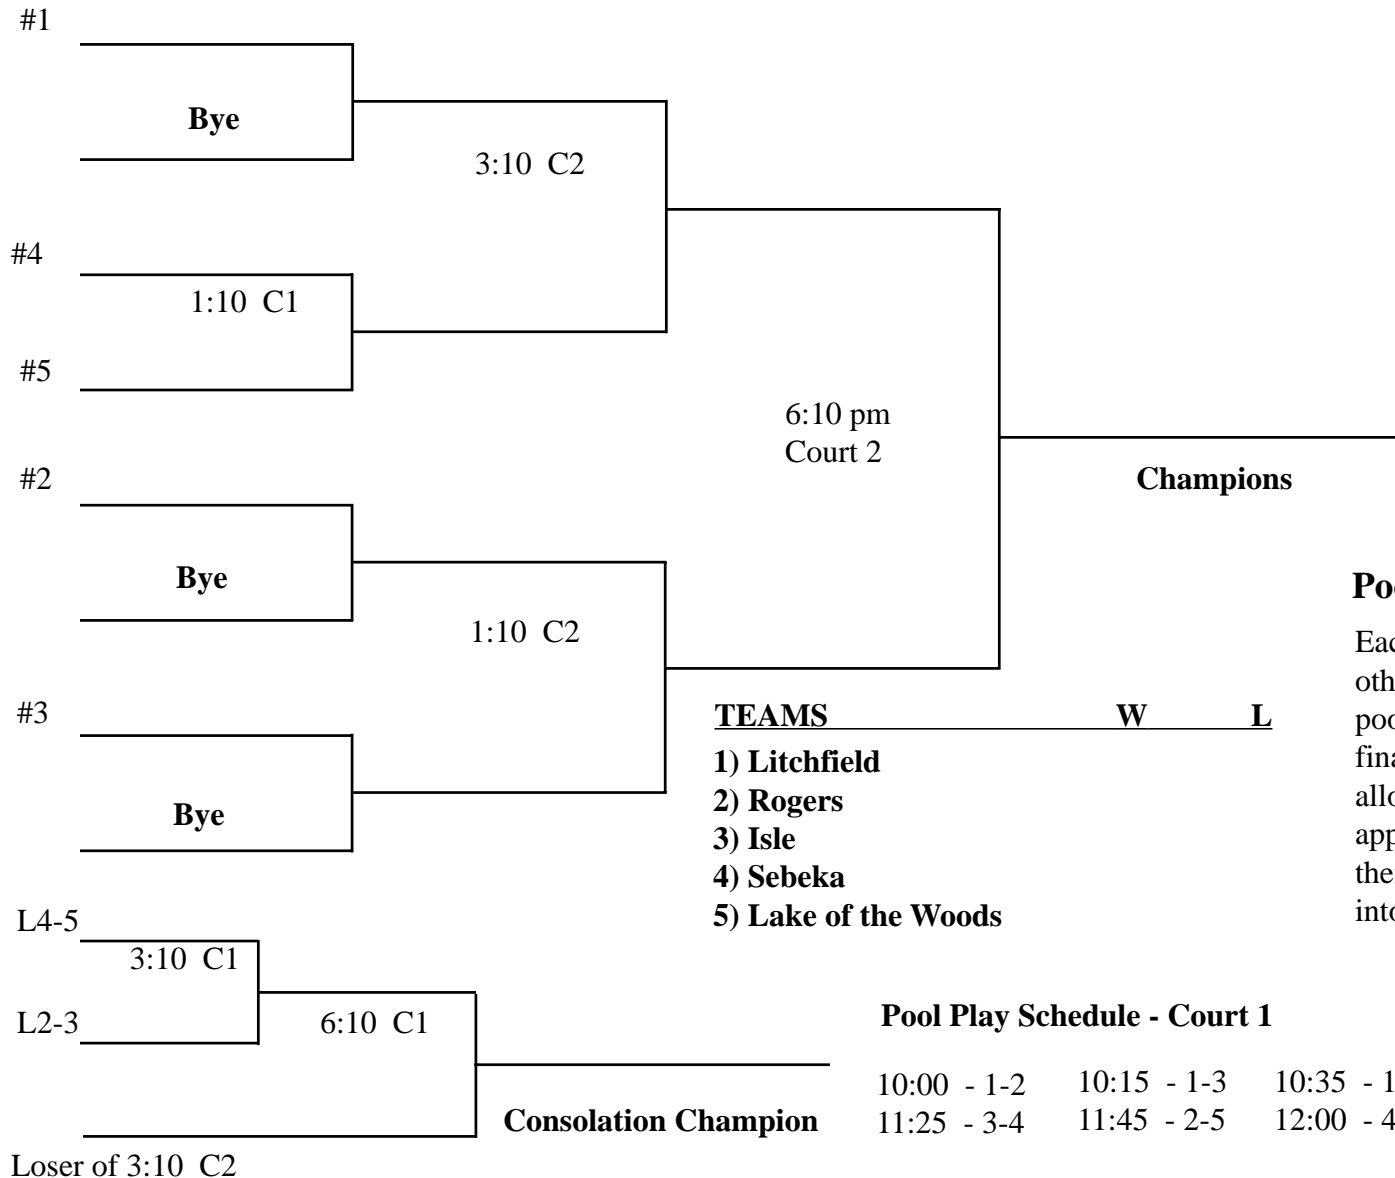

Pacesetter Varsity MIT Basketball Tournament

Varsity Girls • Clemens Fieldhouse - College of St. Benedict • St. Joseph, MN • Saturday, July 24

Tournament continues Sunday, July 25, with separate FINAL FOUR brackets.

NORTH

Regional

Pool Play Guidelines

Each team will play each of the other four teams once in a 10-minute pool game with stopped time the final one minute. One timeout is allowed. Bonus of two shots will apply on the 4th foul. Teams will then be ranked 1-2-3-4-5 and seeded into the main tournament.

TEAMS

- 1) Litchfield
- 2) Rogers
- 3) Isle
- 4) Sebeka
- 5) Lake of the Woods

W L

Pool Play Schedule - Court 1

10:00 - 1-2	10:15 - 1-3	10:35 - 1-5	10:50 - 4-5	11:10 - 1-4
11:25 - 3-4	11:45 - 2-5	12:00 - 4-2	12:20 - 2-3	12:35 - 3-5